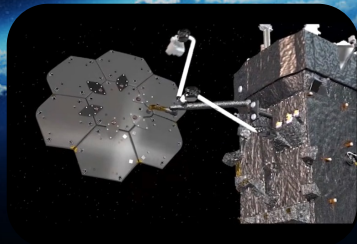

Satellite Applications Catapult

We work with

Robotics Development Centre

CATAPULT
Satellite Applications

The RDC is part of the IOSM Facility at Westcott Venture Park:

- Larger and more capable **testing facilities** for IOSM robotic technologies
- **Position** the UK as a **world leader** in this field
- **Foster & grow** UK companies
- Build a community, **skills and workforce** to deliver the technologies needed
- Embarking on a upgrade program during 2024 to increase capability

Robotic Development Activities

CATAPULT
Satellite Applications

Assembly Tooling Development

Software Development

Autonomous Operation

Sensor Testing

Motion Tracking

Robot Development

Haptic Tele-operation

Simulation & Virtualisation

Autonomy (state switching)

Human Robot Interaction in IOSM

Close Proximity using Airbus VISPA robotic arm

Come talk to us

We work with