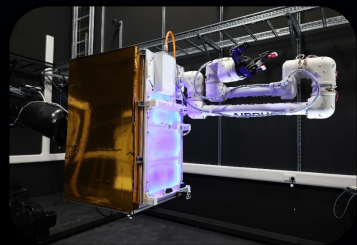

Satellite Applications Catapult

We work with

Robotics Development Centre

CATAPULT
Satellite Applications

The RDC is part of the IOSM Facility at Westcott Venture Park:

- Larger and more capable **testing facilities** for IOSM robotic technologies
- **Position** the UK as a **world leader** in this field
- **Foster & grow** UK companies
- Build a community, **skills and workforce** to deliver the technologies needed
- Embarking on a upgrade program during 2024 to increase capability

Robotic Development Activities

CATAPULT
Satellite Applications

Assembly Tooling Development

Software Development

Autonomous Operation

Sensor Testing

Motion Tracking

Robot Development

Haptic Tele-operation

Simulation & Virtualisation

Autonomy (state switching)

Human Robot Interaction in IOSM

Close Proximity using Airbus VISPA robotic arm

Come talk to us

We work with