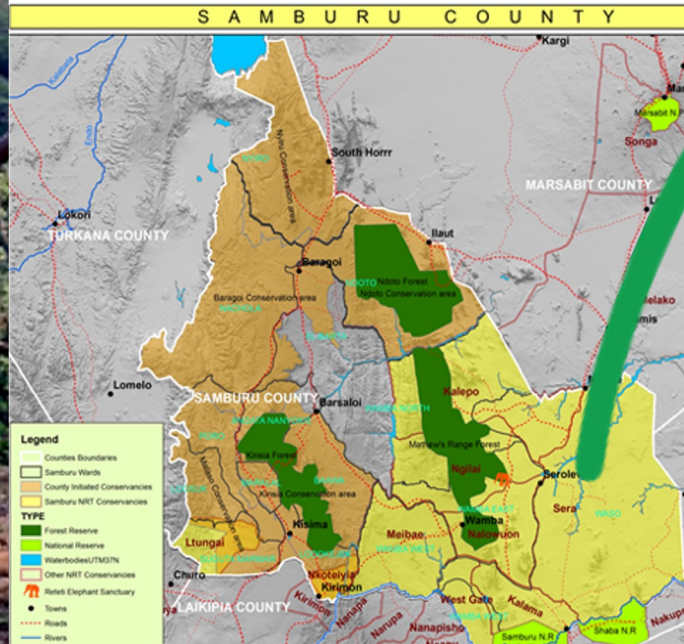

Titus Letaapo

Co-founder of the Geo Indigenous Alliance and Sarara Foundation
Geo Indigenous Alliance

GEO Indigenous Alliance

Earth Observation Technologies and Data for
African Agriculture

SARARA

TITUS LETAAPO

Co-founder of the GEO Indigenous Alliance, Sarara Foundation

Samburu People, Northern Kenya

Semi-nomadic pastoralists who herd mainly cattle, but also keep sheep, goats and camels.

Observations
MIP5
MIP6
ORDEX_0.44
ORDEX_0.22

The Lopa App

INDIGENOUS DATA CHALLENGES

**No internet
connectivity &
access to key
climate data**

**Lack of
funding for
Indigenous-led
projects**

**Limited or lack
of relevant
government
services**

**Indigenous
knowledge not
taken seriously**